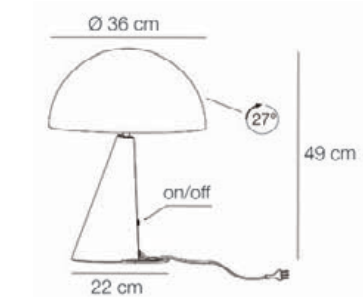

05202

Table lamp  
13 W  
1800 Lumen  
CRI90

05231

Table lamp  
E14 2x6 W  
Lampadina non inclusa  
Bulb not included

05232

Table lamp  
E27 2x9 W  
Lampadina non inclusa  
Bulb not included

Structure	Dimmer	Led Light	Lens	IP	Diffuser
AN	<b>T</b> (Touch)	<b>H</b> 2700 K	<b>X</b> (No lens)	<b>X</b> (IP20)	<b>XX</b>
AS	<b>E</b> (Eliv System)	<b>W</b> 3000 K			
BE	<b>X</b> (No Dimmer)	<b>N</b> 4000 K			
NR					
ON					
OS					