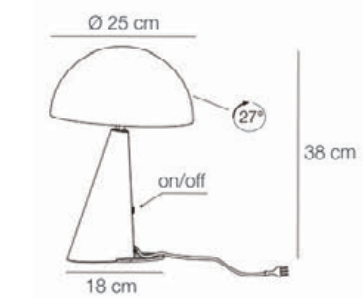

05231

Table lamp
E14 2x6 W
Lampadina non inclusa
Bulb not included