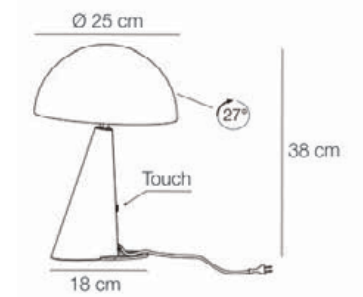

05202

Table lamp  
13 W  
1800 Lumen  
CRI90

05231

Table lamp  
E14 2x6 W  
Lampadina non inclusa  
Bulb not included

05232

Table lamp  
E27 2x9 W  
Lampadina non inclusa  
Bulb not included

Structure	Dimmer	Led Light	Lens	IP	Diffuser
AN	<b>T</b> (Touch)	<b>H</b> 2700 K	<b>X</b> (No lens)	<b>X</b> (IP20)	<b>XX</b>
AS	<b>E</b> (Eliv System)	<b>W</b> 3000 K			
BE	<b>X</b> (No Dimmer)	<b>N</b> 4000 K			
NR					
ON					
OS					