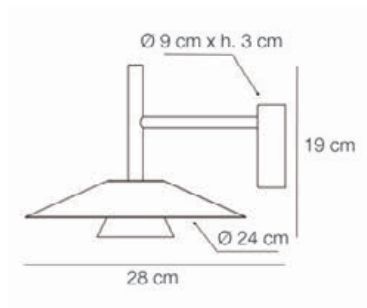

05304

Wall lamp
7,5 W
1050 Lumen
CRI90

Structure	Dimmer	Led Light	Lens	IP	Diffuser
AN	D (Dimmer)	H 2700 K	X (No lens)	X (IP20)	XX
BE		W 3000 K			
NR		N 4000 K			
ON