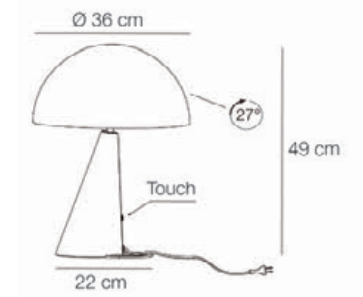

05202

Table lamp  
13 W  
1800 Lumen  
CRI90

05231

Table lamp  
E14 2x6 W  
Lampadina non inclusa  
Bulb not included

05232

Table lamp  
E27 2x9 W  
Lampadina non inclusa  
Bulb not included

Structure	Dimmer	Led Light	Lens	IP	Diffuser
AN	<b>T</b> (Touch)	<b>H</b> 2700 K	<b>X</b> (No lens)	<b>X</b> (IP20)	<b>XX</b>
AS	<b>E</b> (Eliv System)	<b>W</b> 3000 K			
BE	<b>X</b> (No Dimmer)	<b>N</b> 4000 K			
NR					
ON					
OS					